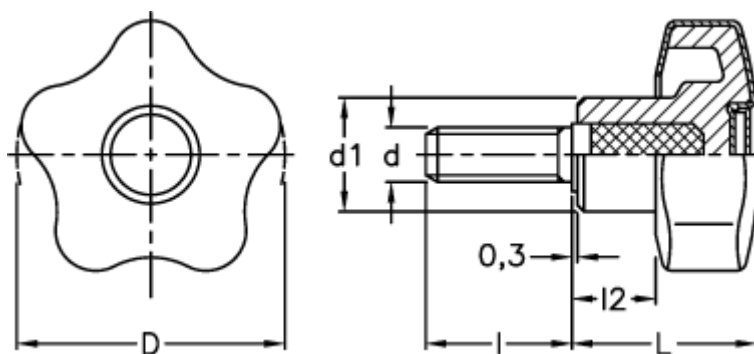

Article number: 23021699132

Description: E+G Lobe knobs

VCT.43 p-M8x25 SOFT C2 RAL2004 - orange cap

Measures

D = 43

d1 = 17.0

d 6g = M8

l = 25

L = 29.0

l2 = 11.0